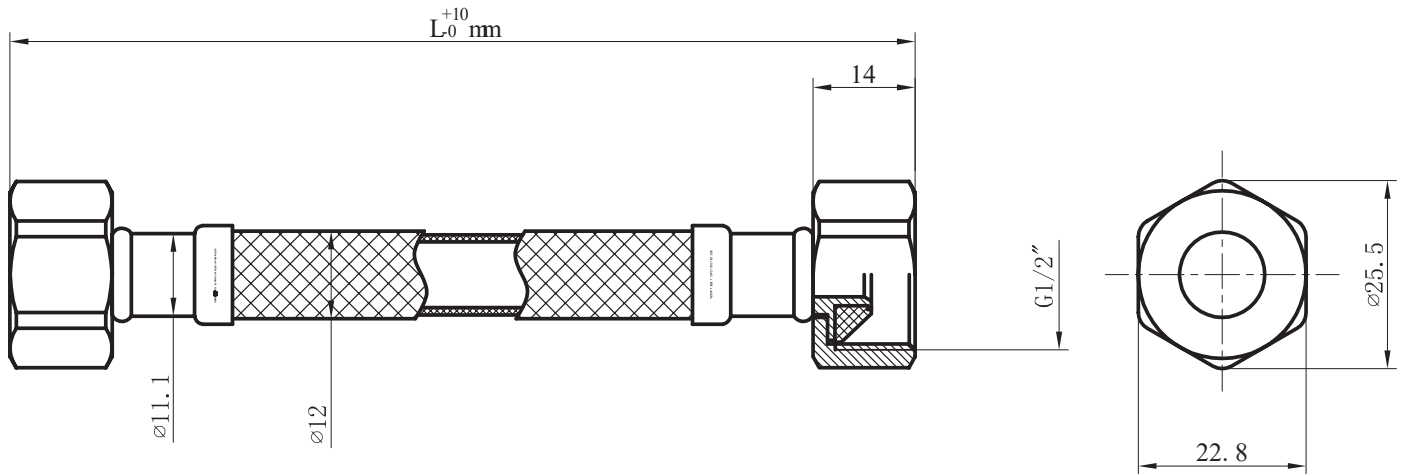

Features

- For Hot & Cold water applications
- Female Hex Nut connection points (1/2")
- High strength long lasting silicon cone seal
- 304 Stainless Steel braid and ferrule
- Cross linked polyethylene (PEX) inner tube
- CW617N Brass alloy nut
- Max. safe working pressure 1400 kPa

Technical Specifications

- Certified compliant to product standard AS/NZS 3499
- Watermark certified (WM-032138)

Installation Instructions

- Tighten hex nuts to 5 Nm torque
- For use in exposed locations only. Not suitable behind walls, ceilings or underground
- Minimum bend radius of 30mm
- Do not over tighten
- Do not stretch, twist, kink or expose to naked flames or corrosive agents
- Do not install directly to water heating systems
- It is recommended flexible hoses are connected to an isolation valve
- Inspect hose for any leaks after installation
- To be installed by a licensed plumber

Kembla Stainless Steel Braided Hoses Specifications

Application	Hot & cold water applications. Suitable for external use
Features	Female hex silicon cone seal; 304 Stainless Braid & Ferrule; CW617N Nut; DZR Barb; PEX inner tube
Max. Safe Work Pressure	1400 kPa
Operating Temperature	5°C to 90°C
Product Standard	AS/NZS 3499
Watermark No.	WM-032138
Product Warranty	15 Years

Straight Flexible Connectors

Item Code	Description	Connection Size (inch)	Length (mm)	Inside Diameter (mm)	Bag Qty
G08274	KEMBLA SS PEX FLEXIBLE HOSE 150MM	1/2"	150	8	5
G08275	KEMBLA SS PEX FLEXIBLE HOSE 225MM	1/2"	225	8	5
G08276	KEMBLA SS PEX FLEXIBLE HOSE 300MM	1/2"	300	8	5
G08277	KEMBLA SS PEX FLEXIBLE HOSE 450MM	1/2"	450	8	5
G08278	KEMBLA SS PEX FLEXIBLE HOSE 600MM	1/2"	600	8	5
G08279	KEMBLA SS PEX FLEXIBLE HOSE 1000MM	1/2"	1000	8	1
G08280	KEMBLA SS PEX FLEXIBLE HOSE 1500MM	1/2"	1500	8	1