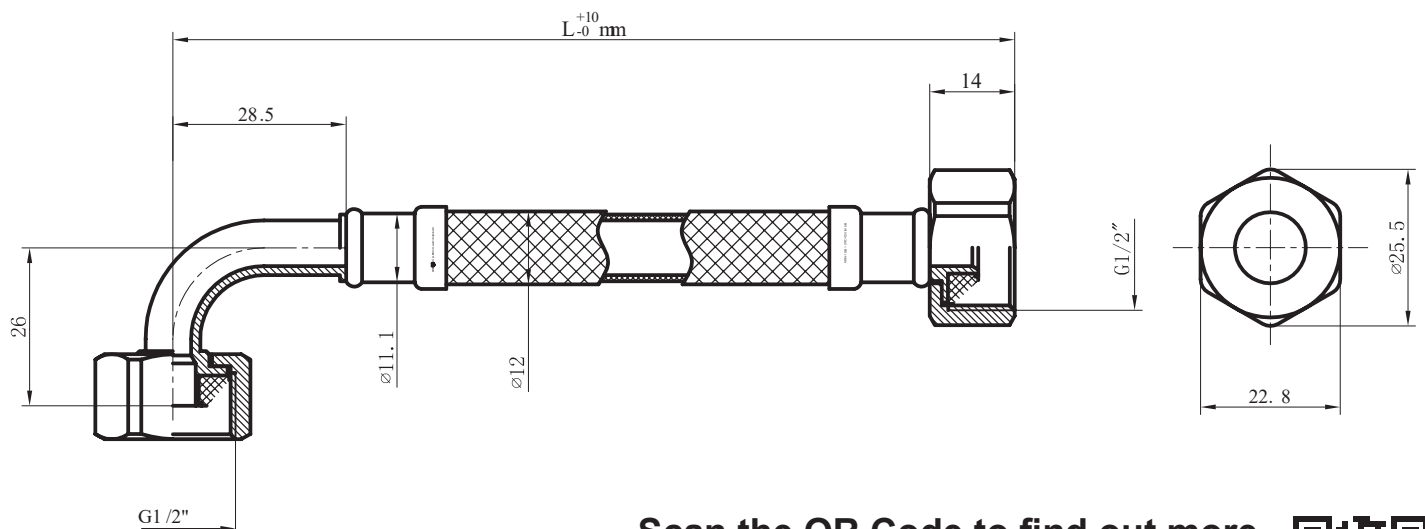

Scan the QR Code to find out more

MM Kembla, ABN 13 003 762 641

30 Gloucester Boulevard, PO Box 21 Port Kembla, NSW 2505

T: 1800 804 631 F: 1800 817 846 E: sales@kembla.com.au www.kembla.com.au